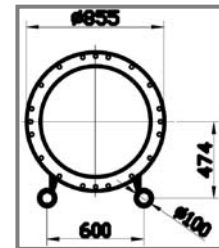

TRIPODAL LEADERS IHI S700

ADDITIONAL INFORMATION:

Barge

Fixed Platform

TRIPODAL LEADERS IHI S700

| | |
|--------------------|---------------------------|
| Equipment Type: | Tripodal Leaders IHI S700 |
| Height: | 16m – 30.9m |
| Max weight: | 26t |
| Compatible hammer: | Anything up to 12t BSP |