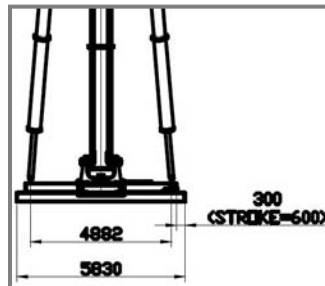

TRIPODAL LEADERS IHI S700

ADDITIONAL INFORMATION:

Barge

Fixed Platform

TRIPODAL LEADERS IHI S700

| | |
|--------------------|---------------------------|
| Equipment Type: | Tripodal Leaders IHI S700 |
| Height: | 16m – 30.9m |
| Max weight: | 26t |
| Compatible hammer: | Anything up to 12t BSP |