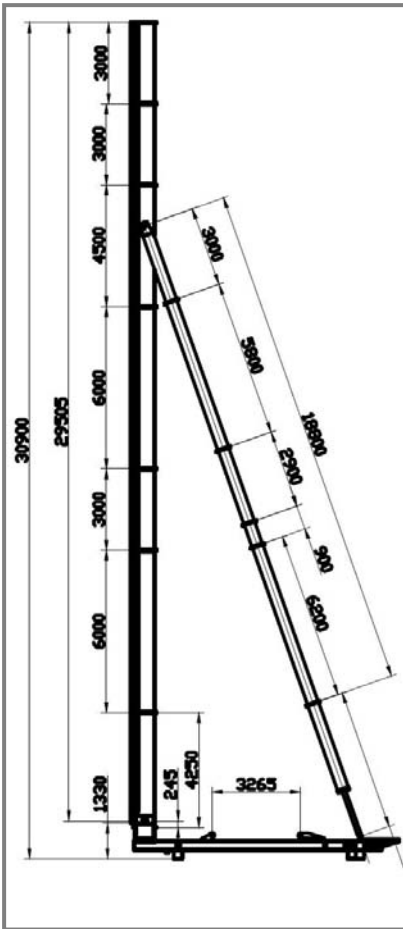

TRIPODAL LEADERS IHI S700

ADDITIONAL INFORMATION:

Barge

Fixed Platform

TRIPODAL LEADERS IHI S700

| | |
|--------------------|---------------------------|
| Equipment Type: | Tripodal Leaders IHI S700 |
| Height: | 16m – 30.9m |
| Max weight: | 26t |
| Compatible hammer: | Anything up to 12t BSP |