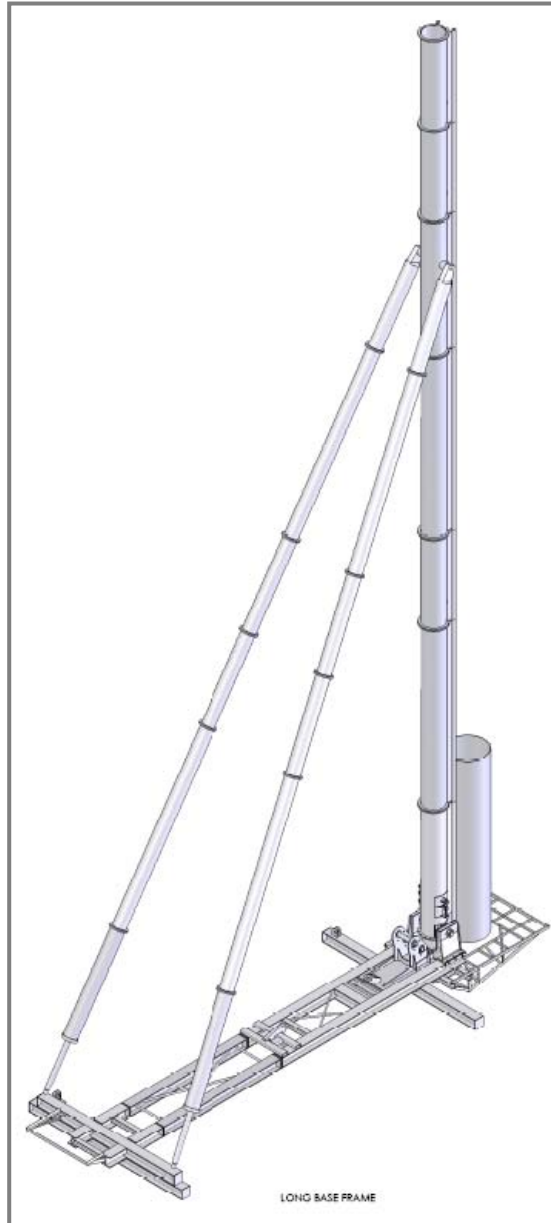

TRIPODAL LEADERS IHI S700

ADDITIONAL INFORMATION:

Barge

Fixed Platform

TRIPODAL LEADERS IHI S700

| | |
|--------------------|---------------------------|
| Equipment Type: | Tripodal Leaders IHI S700 |
| Height: | 16m – 30.9m |
| Max weight: | 26t |
| Compatible hammer: | Anything up to 12t BSP |