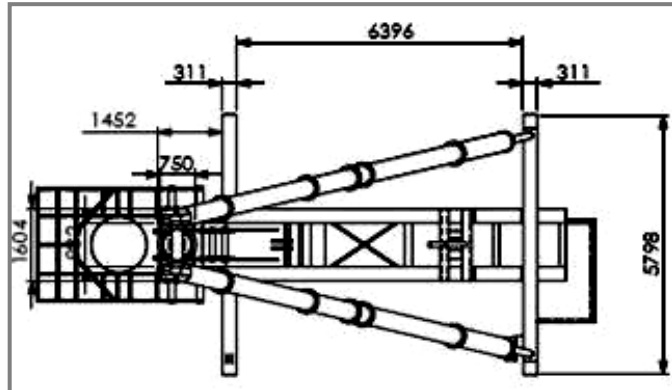

TRIPODAL LEADERS IHI S700

ADDITIONAL INFORMATION:

Barge

Fixed Platform

TRIPODAL LEADERS IHI S700

| | |
|--------------------|---------------------------|
| Equipment Type: | Tripodal Leaders IHI S700 |
| Height: | 16m – 30.9m |
| Max weight: | 26t |
| Compatible hammer: | Anything up to 12t BSP |